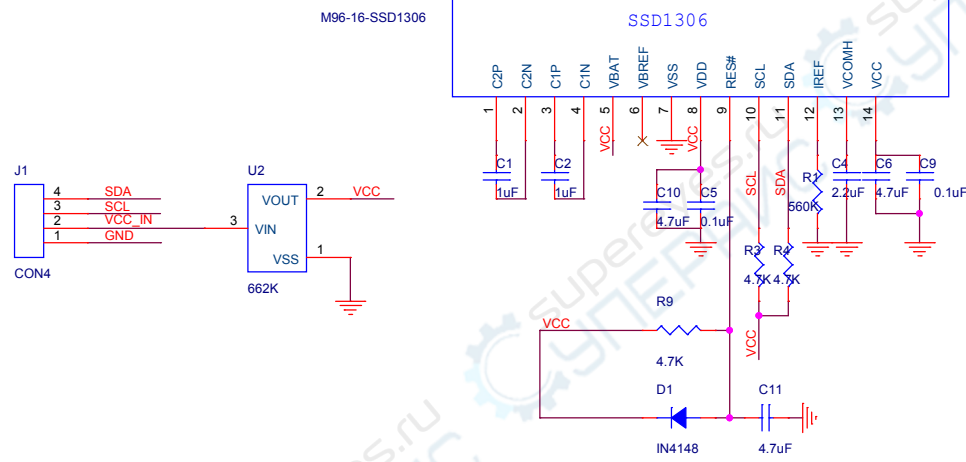

0.91'' 128*32单色OLED驱动板

Title		
OLED驱动板		
Size B	Document Number <Doc>	Rev V 1.0
Date:	Thursday, November 06, 2014	Sheet 1 of 1