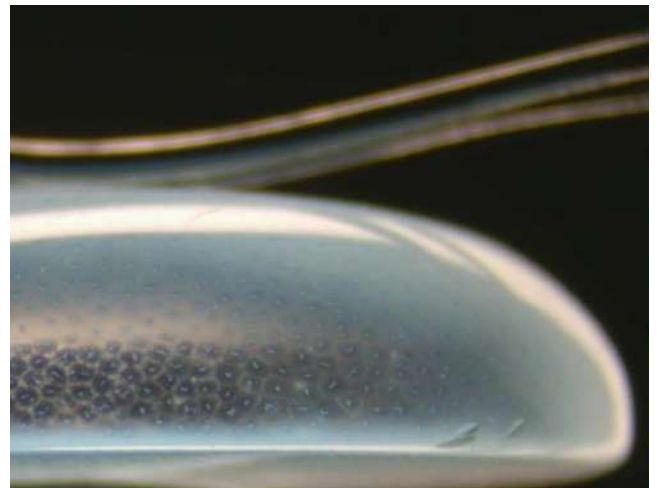

## Jewellery Gem Microscope, 2x/4x

# Product Specification

A24.1201 Jewelry Microscope		
Head	Inclined Binocular Head, 360° Rotatable	
Eyepiece	WF10x/20mm	
Objective	2x/4x Standard, 1x/3x. 1x/2x Optional	
Incident Light	Halogen Lamp 12V/10W, Brightness Adjustable	
Transmit Light	Halogen Lamp 12V/10W, Brightness Adjustable	
Working Distance	90mm	
Working Stage	Jewellery Tweezer	
	Dark Field Working Stage, With Iris Diaphragm	
Optional Accessories		
Eyepiece	WF5x/18mm	E51.1221-05
	WF15x/15mm	E51.1221-15
	WF20x/10mm	E51.1221-20
Optical Data Sheet		
Objetive	Working Distance	View Field
1x	75mm	20mm
2x	90mm	10mm
3x	69mm	7.5mm
4x	70mm	5mm

Sapphire

Opal

---

MICROSCOPE IS OUR FOCUS