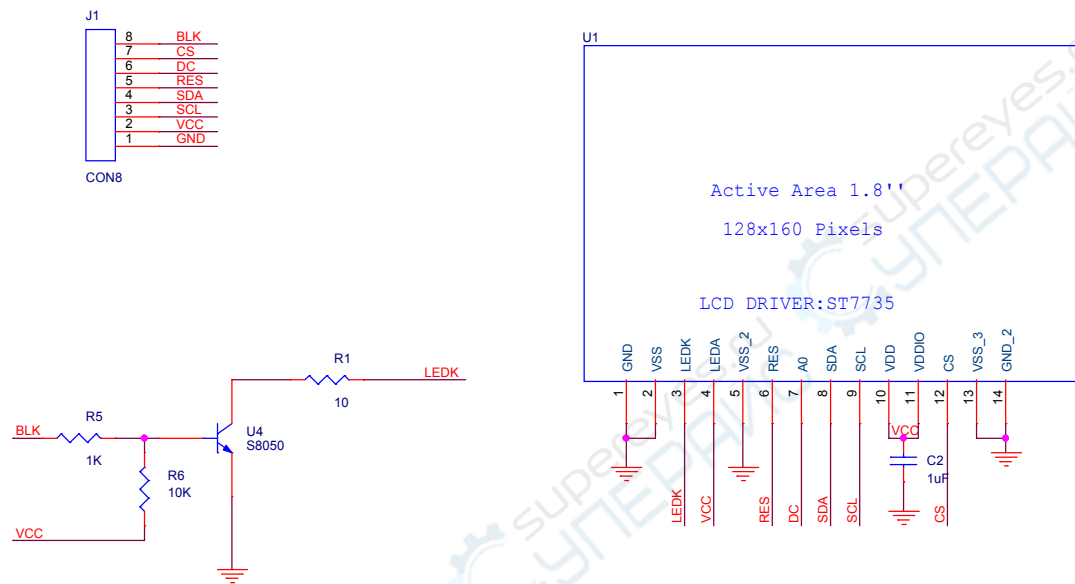

1.8寸OLED显示屏模块原理图

Title		
Size B	Document Number <Doc>	Rev V 1.0
Date:	Monday, December 14, 2015	Sheet 1 of 1