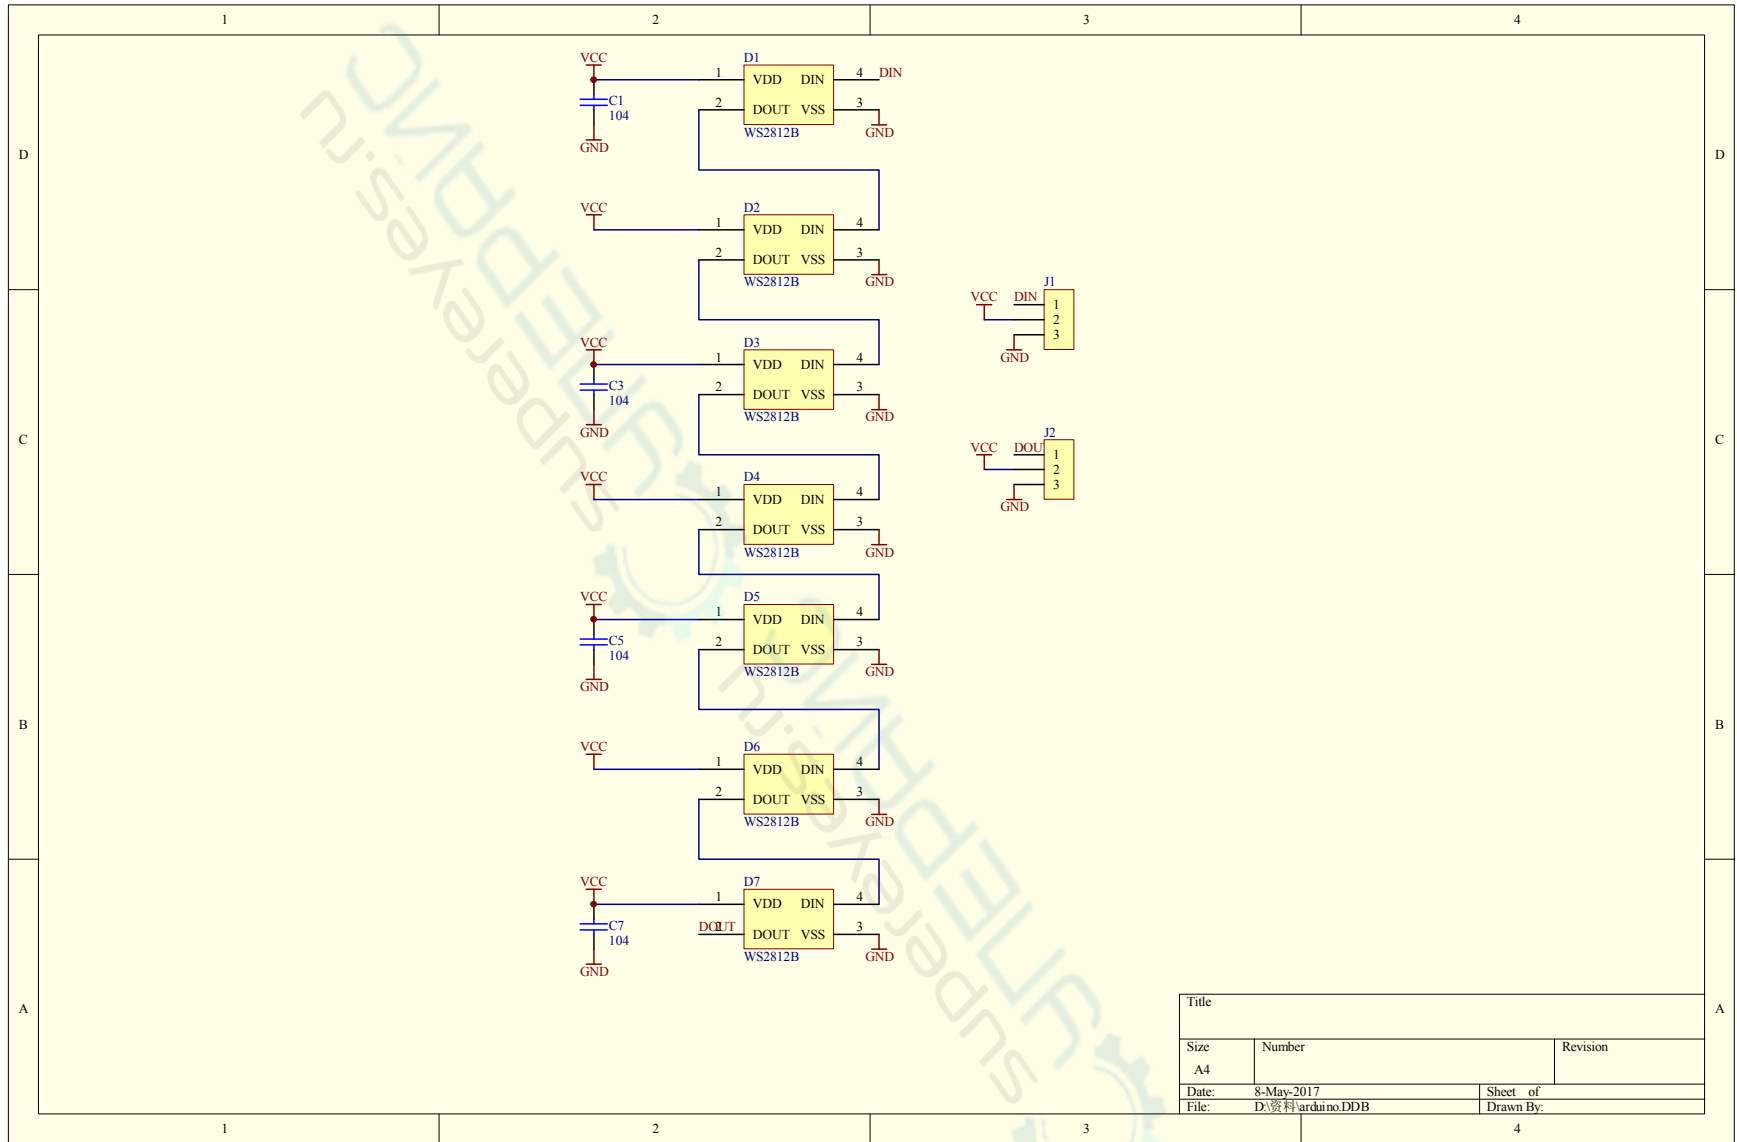

Title		
Size	Number	Revision
A4		
Date:	8-May-2017	Sheet of
File:	D:\资料\arduino.DDB	Drawn By:

Title		
Size	Number	Revision
A4		
Date:	8-May-2017	Sheet of
File:	D:\资料\arduino.DDB	Drawn By:

Title		
Size A4	Number	Revision
Date: 8-May-2017	Sheet of	
File: D:\资料\arduino.DDB	Drawn By:	

Title		
Size A4	Number	Revision
Date: 8-May-2017	Sheet of	
File: D:\资料\arduino.DDB	Drawn By:	