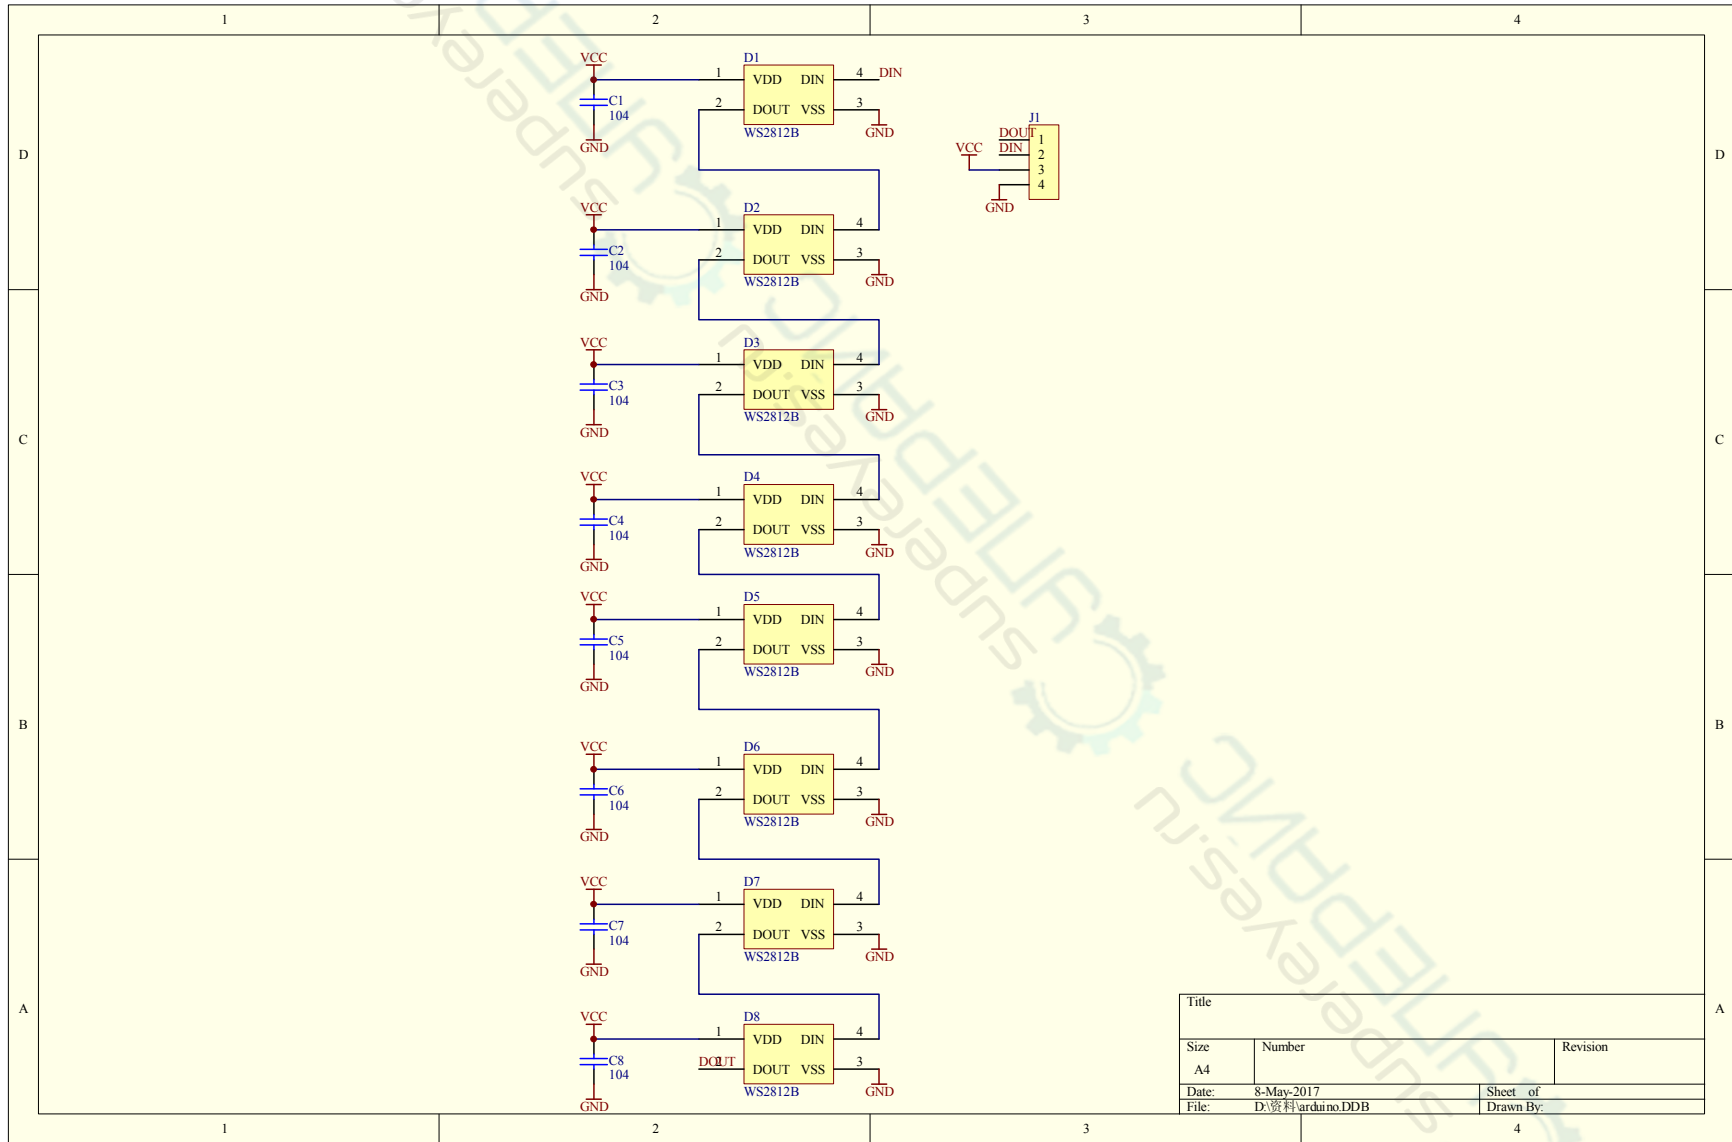

Title		
Size	Number	Revision
A4		
Date:	8-May-2017	Sheet of
File:	D:\资料\arduino.DDB	Drawn By:

Title		
Size	Number	Revision
A4		
Date:	8-May-2017	Sheet of
File:	D:\资料\arduino.DDB	Drawn By:

Title		
Size A4	Number	Revision
Date: 8-May-2017	Sheet of	
File: D:\资料\arduino.DDB	Drawn By:	

Title		
Size A4	Number	Revision
Date: 8-May-2017	Sheet of	
File: D:\资料\arduino.DDB	Drawn By:	