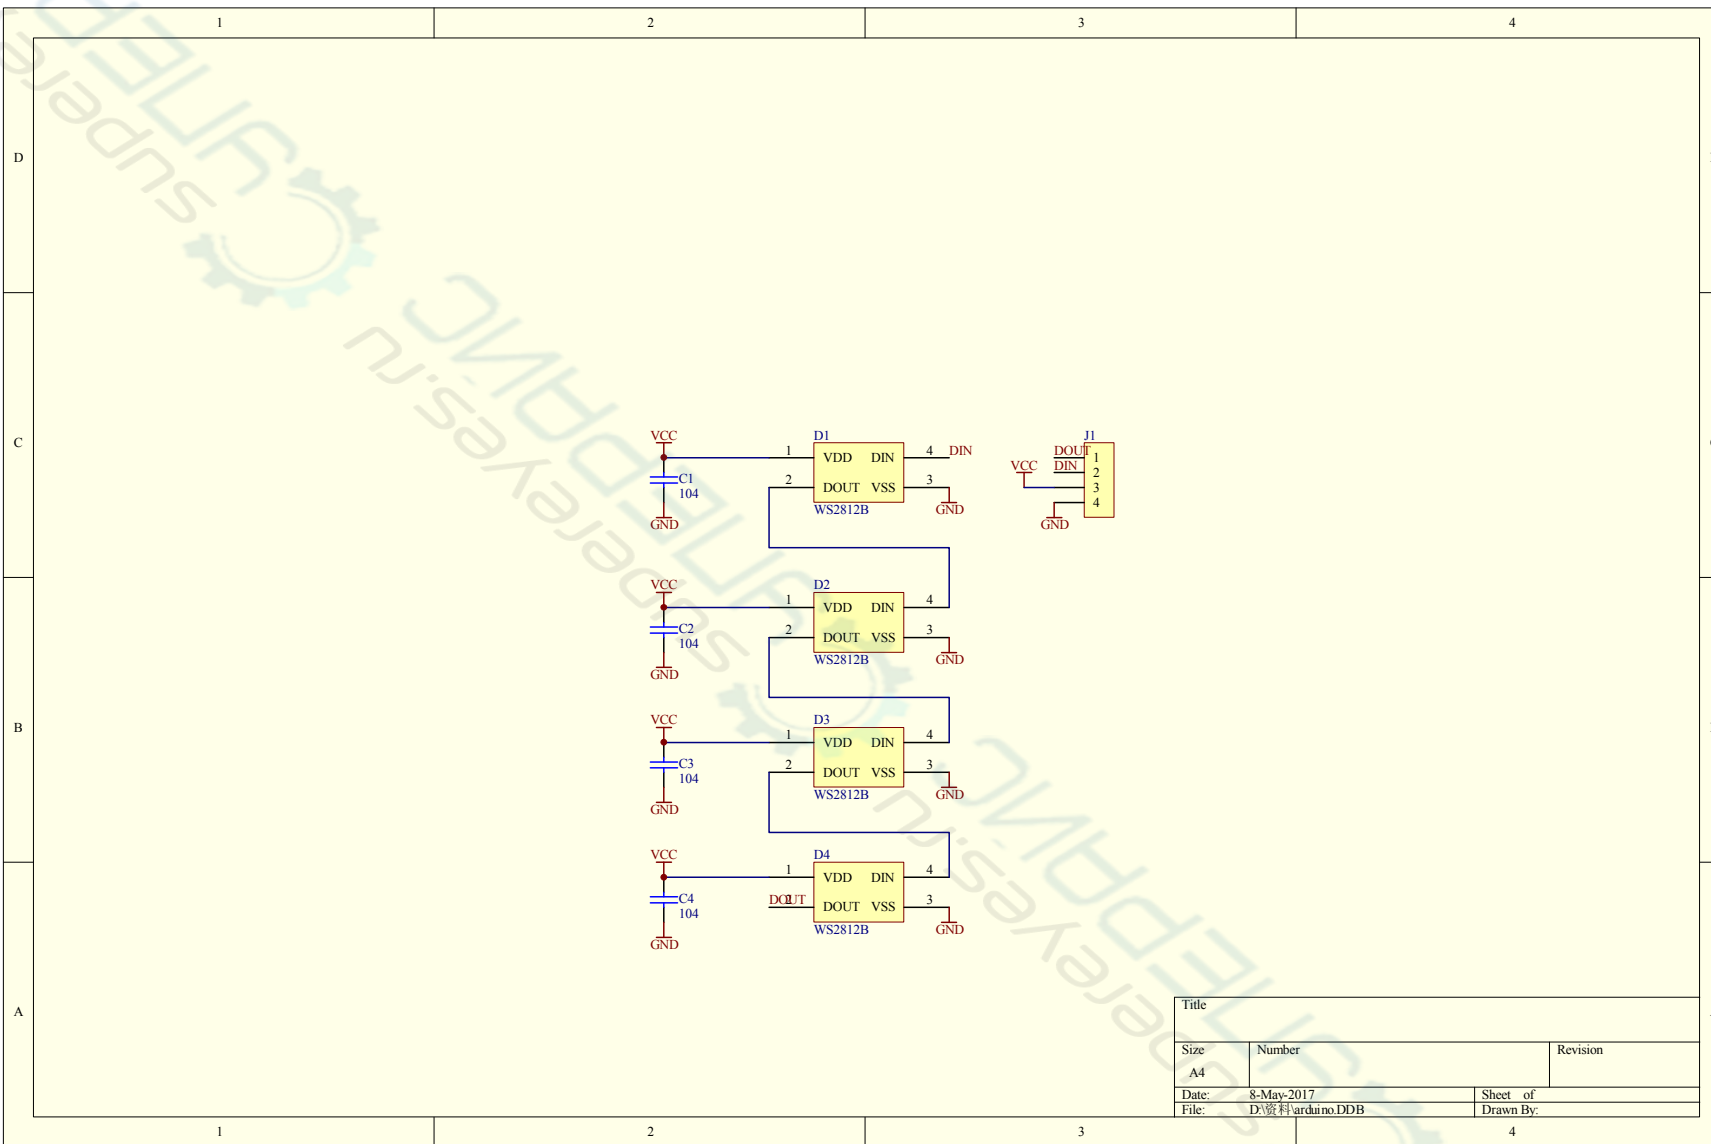

Title		
Size	Number	Revision
A4		
Date:	8-May-2017	Sheet of
File:	D:\资料\arduino.DDB	Drawn By:

Title		
Size	Number	Revision
A4		
Date:	8-May-2017	Sheet of
File:	D:\资料\arduino.DDB	Drawn By:

Title		
Size A4	Number	Revision
Date: 8-May-2017	Sheet of	
File: D:\资料\arduino.DDB	Drawn By:	

Title		
Size A4	Number	Revision
Date: 8-May-2017	Sheet of	
File: D:\资料\arduino.DDB	Drawn By:	