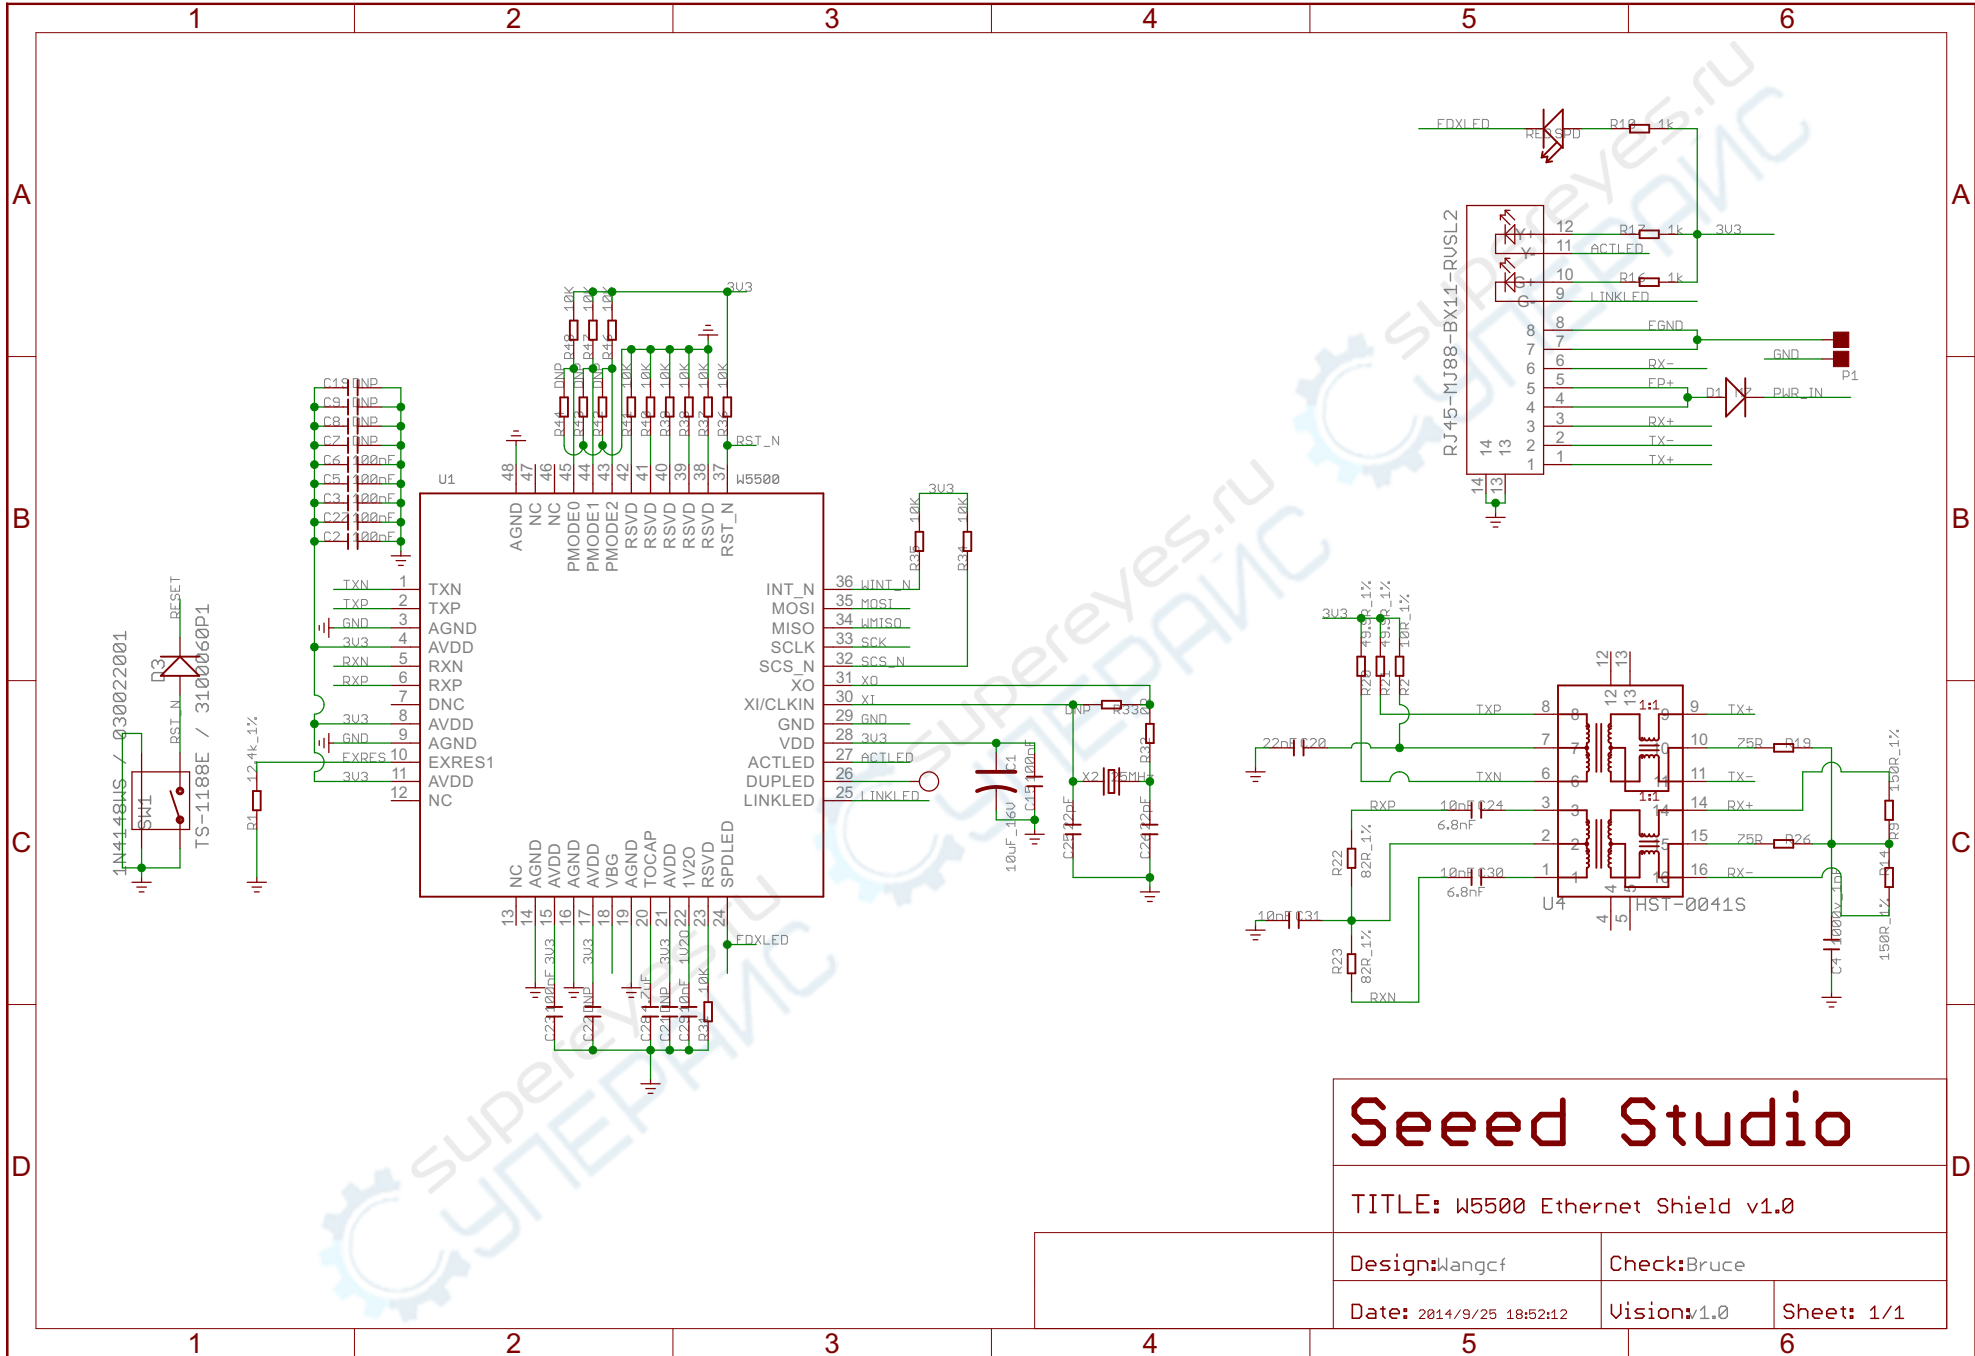

# Seeed Studio

TITLE: W5500 Ethernet Shield v1.0

Design: Wangcf	Check: Bruce
Date: 2014/9/25 18:52:12	Vision: 1.0
Sheet: 1/1	

# Seed Studio

TITLE: W5500 Ethernet Shield v1.0

Design:Wangcf

Check:Bruce

Date: 2014/9/25 18:52:12

Vision:1.0

Sheet: 1/1